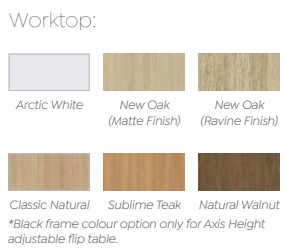

Height Adjustable Flip Table (725-1025mm high)

1500 - 750 mm

1800 - 750 mm

1800 - 900 mm

Category

Training, Meeting, Mobile & Flip, Admin

Options & Finishes

Looking for a bespoke option to suit your project needs?